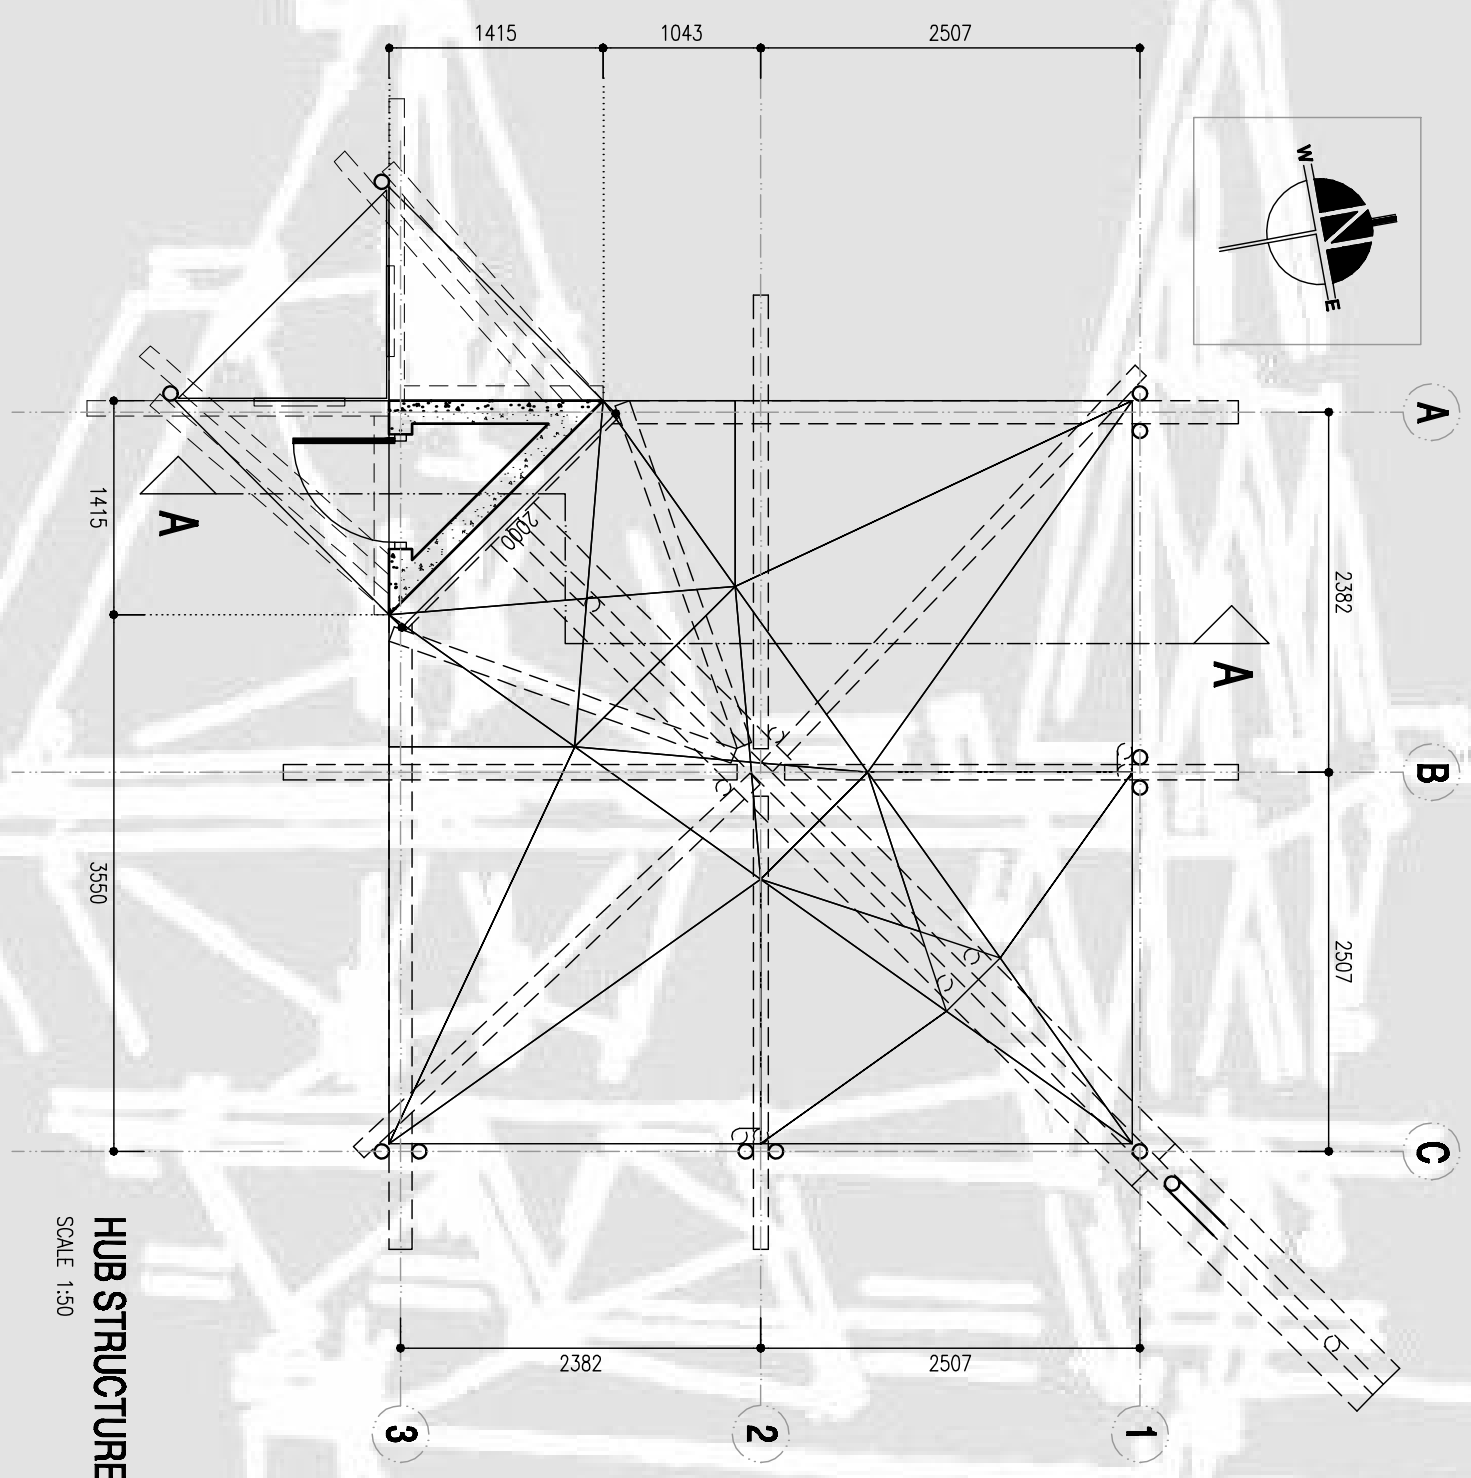

PLAN VIEW

PROVIDE → CREATIVE & PERMEABLE SPACE FOR CREATIVE PERFORMANCE
 PERMEABLE: [PERMEABLE IN USE]

FORMAL ANALYSIS: - CREATIVE
 - HORIZONTAL
 - FLEXIBLE
 - PERMEABLE
 - VISIBILITY
 - VIBRANT

SUN / SHADE / SYMBOLS / PATTERNS
 NATURAL PERFORMANCE OF LIGHT
 SHADE
 SYMBOLS
 PATTERNS

FLAT TOPOGRAPHY (PLAY WITH PLANTS):
 PLANT
 PLANT

PRIMARY / SECONDARY SPACE
 PRIMARY
 SECONDARY

HUB STRUCTURE - PLAN VIEW
 SCALE 1:50

LIGHT VS. HEAVY

STAIR STAIRS
 THE SPAN/STAIRS
 STAIRS

SPATIAL CHARACTER
 STRUCTURE? VISIBLE, PERMEABLE, & VOLUMETRIC - CLERESTORY TAKE OVER OF SIDE.

VOLUMETRIC

COMMUNITY HUB - "A PERMEABLE SPACE THAT ENCOURAGES FLEXIBLE USE FOR CREATIVE PERFORMANCE"

UDO LOTTER

196051665